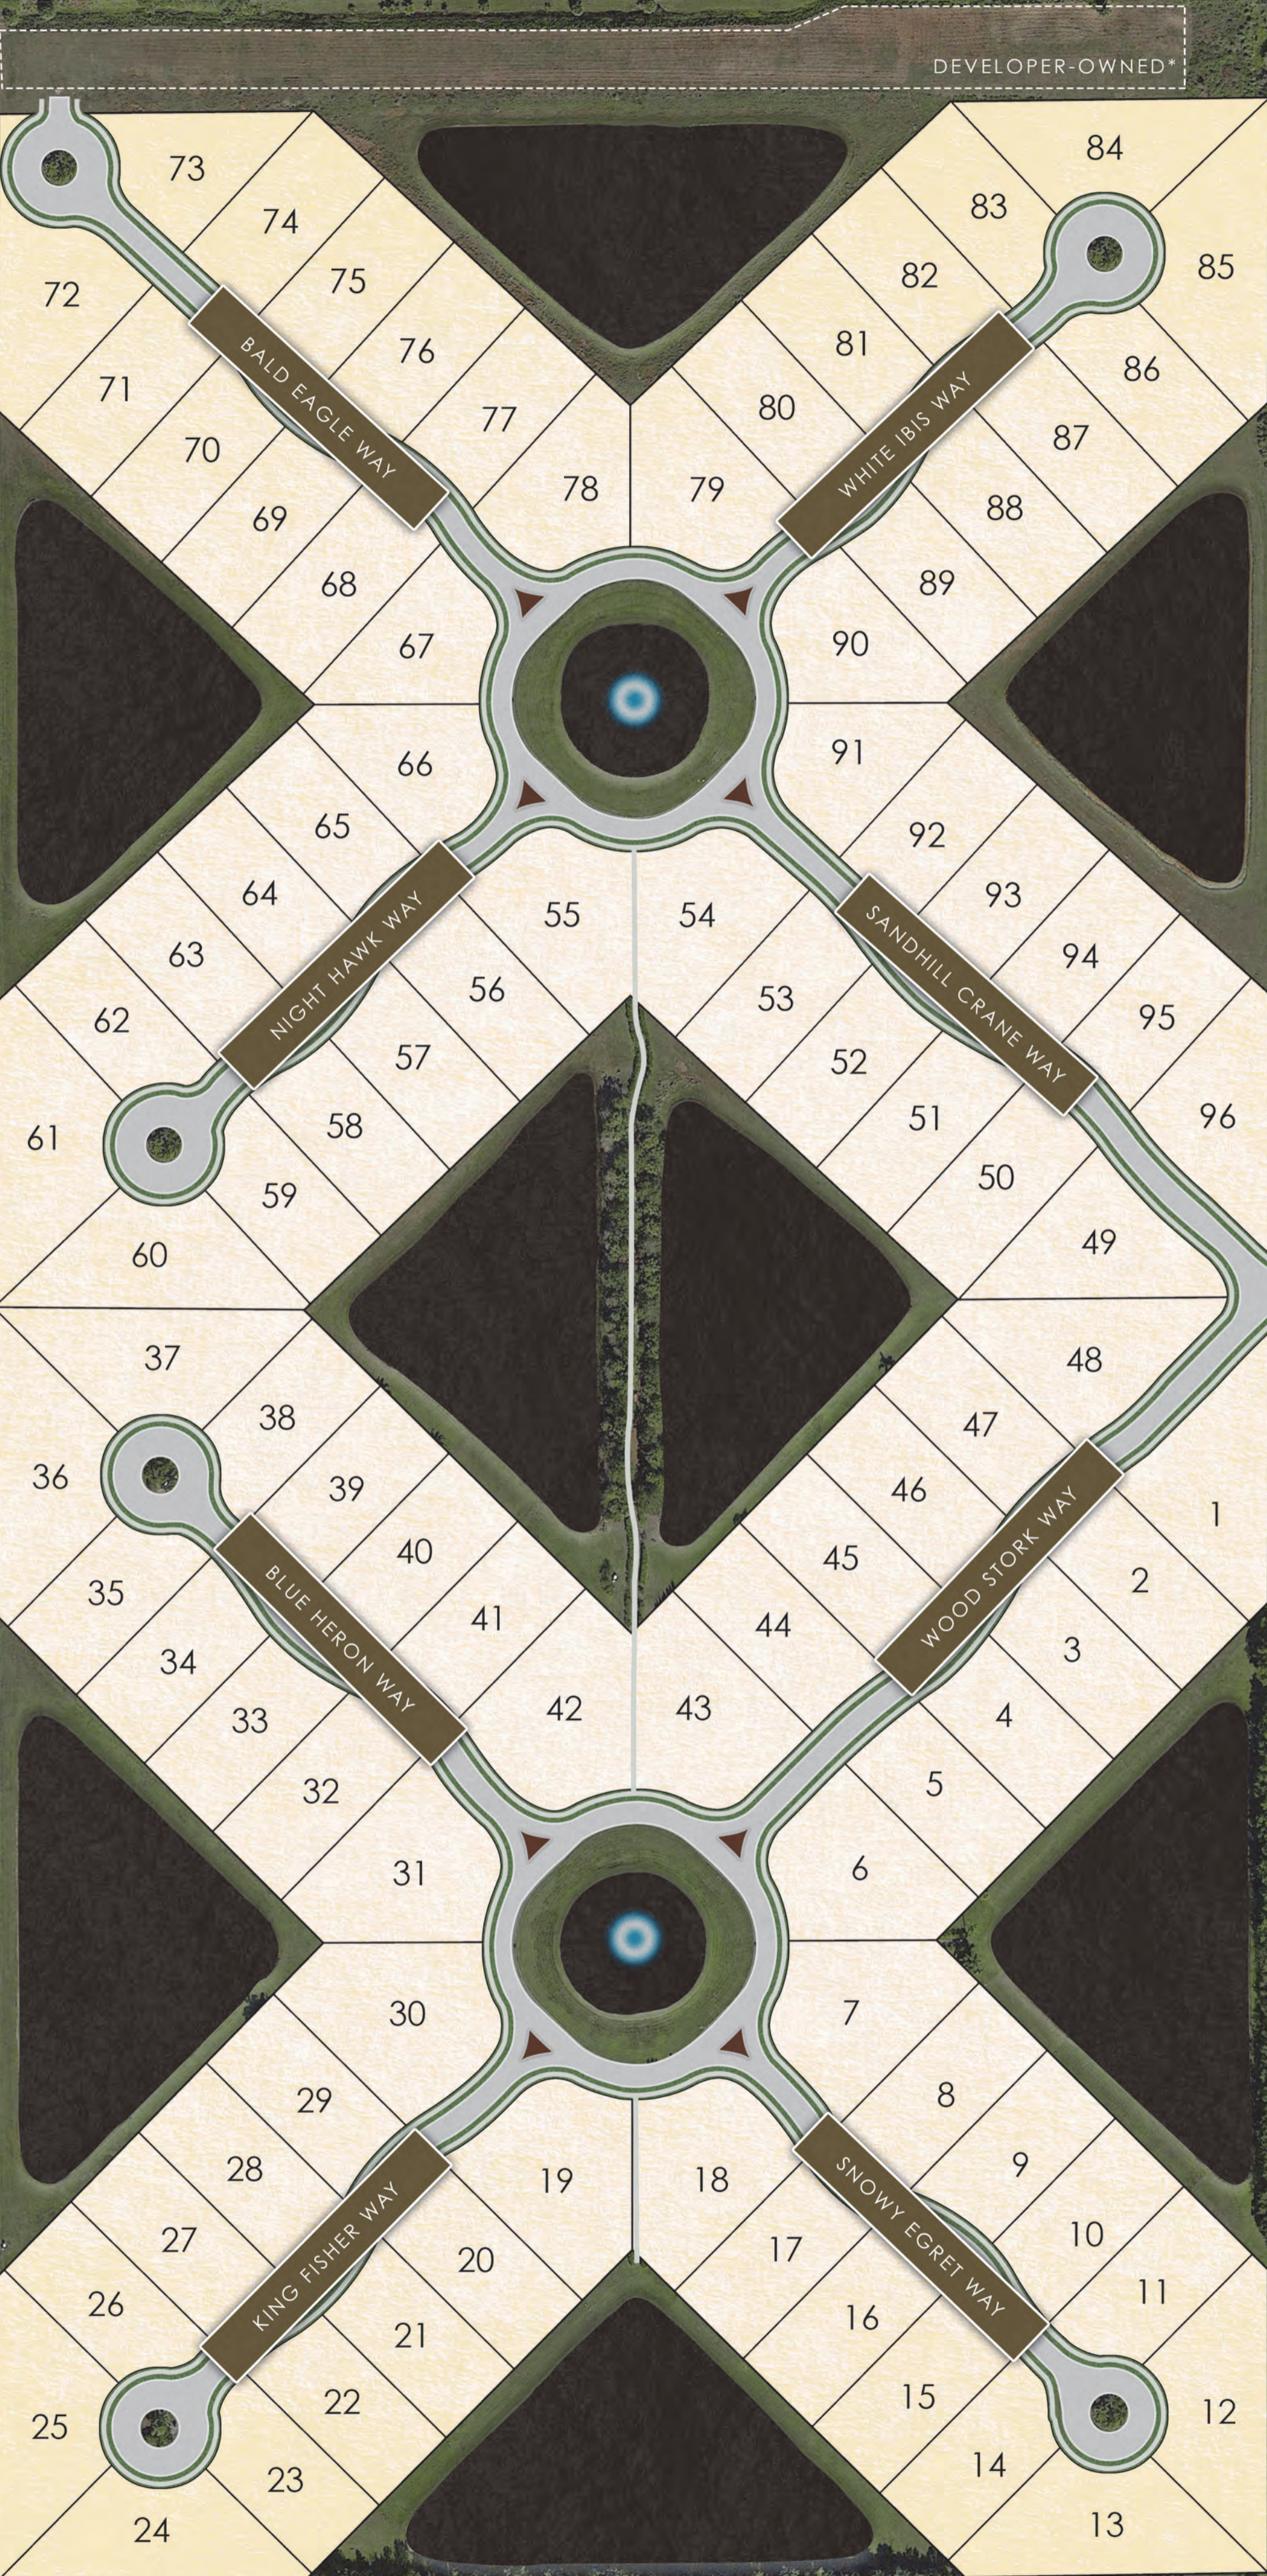

All dimensions, features, specifications and square footages are approximate and subject to change without notice. Maps, plans, landscaping and elevation renderings are artists' conceptions, are not to scale, and may not accurately depict the homes or lots as they are built. For more information, contact your developer representative.

# Laurel Reserve

LAUREL RESERVE DRIVE

PARK

A GREEN BRICK PARTNER